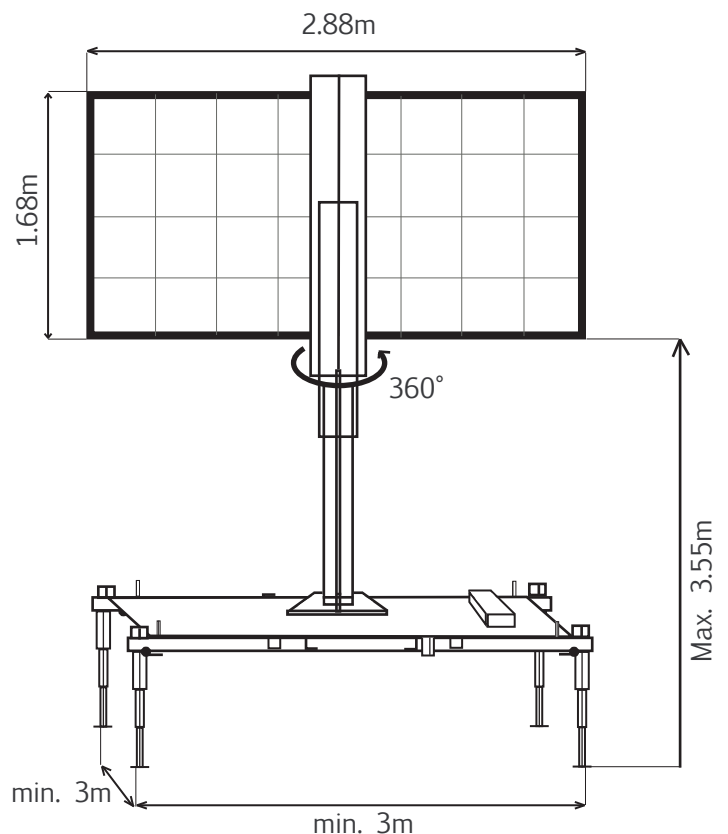

Option

Possibility to rent a plain black tarpaulin to hide the structure.